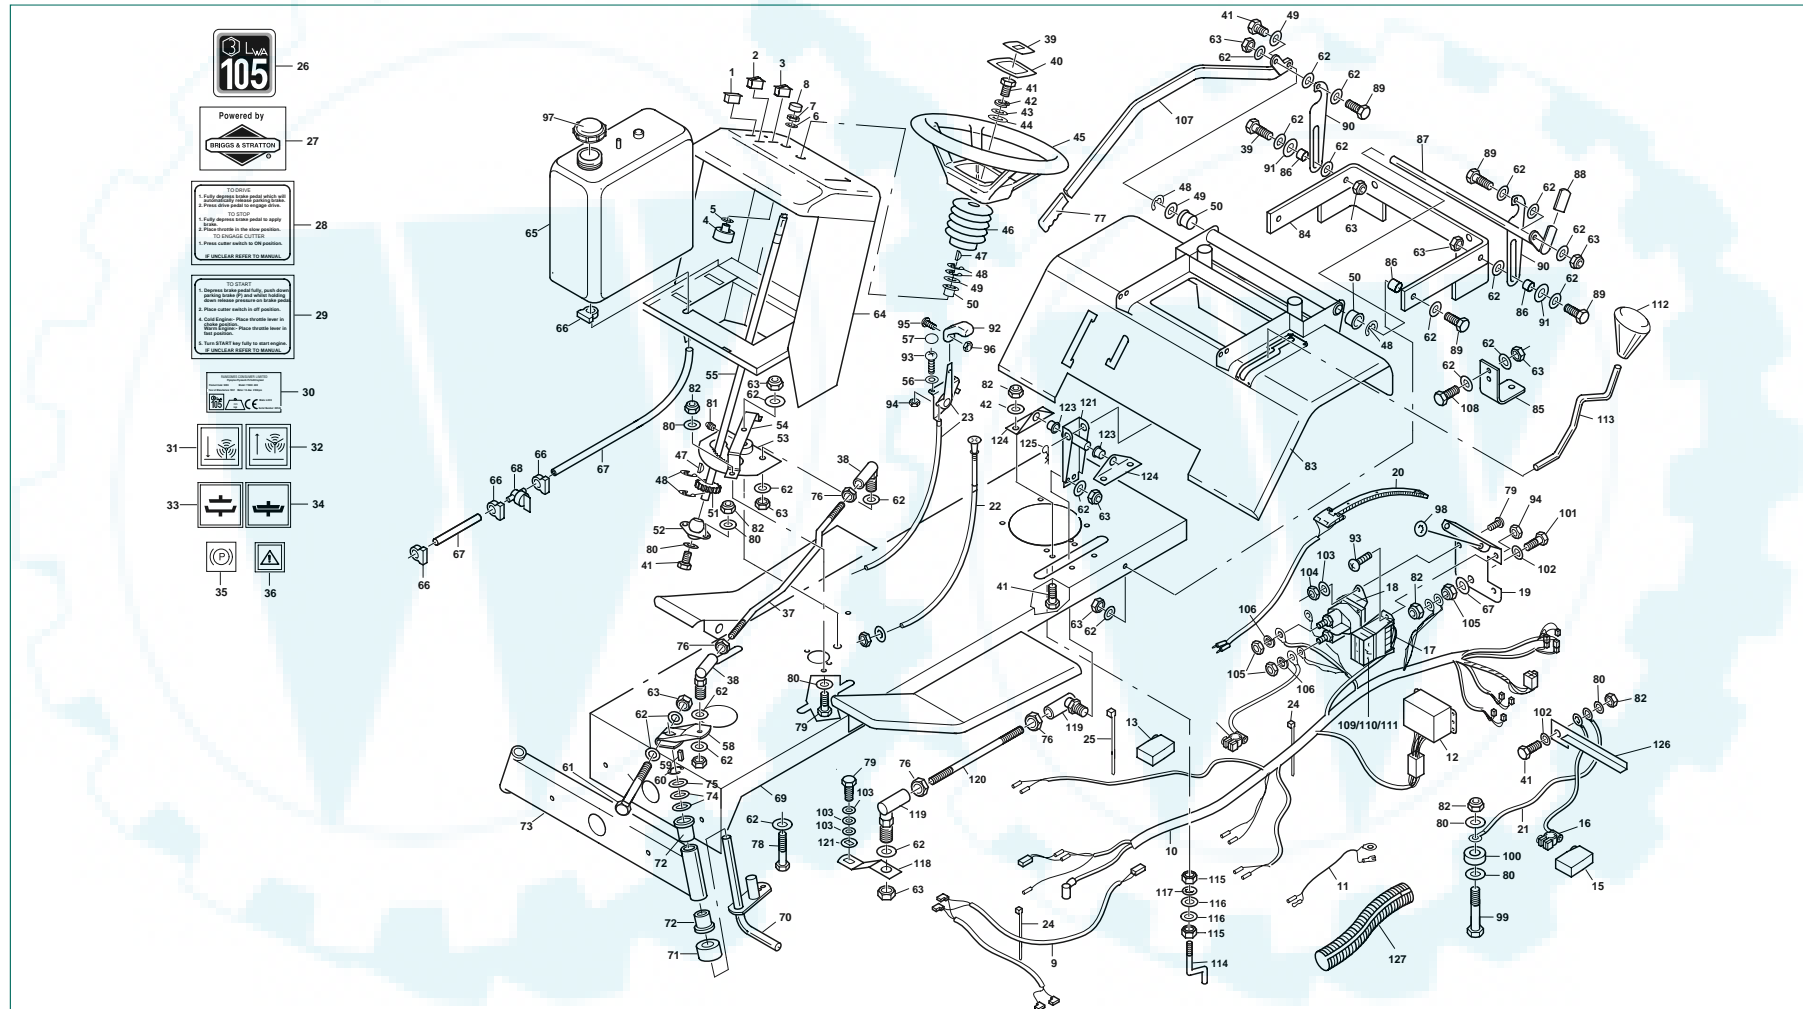

Westwood

# Steering, Gear Change and Electrical Controls

THE BEST OF BRITISH ENGINEERING